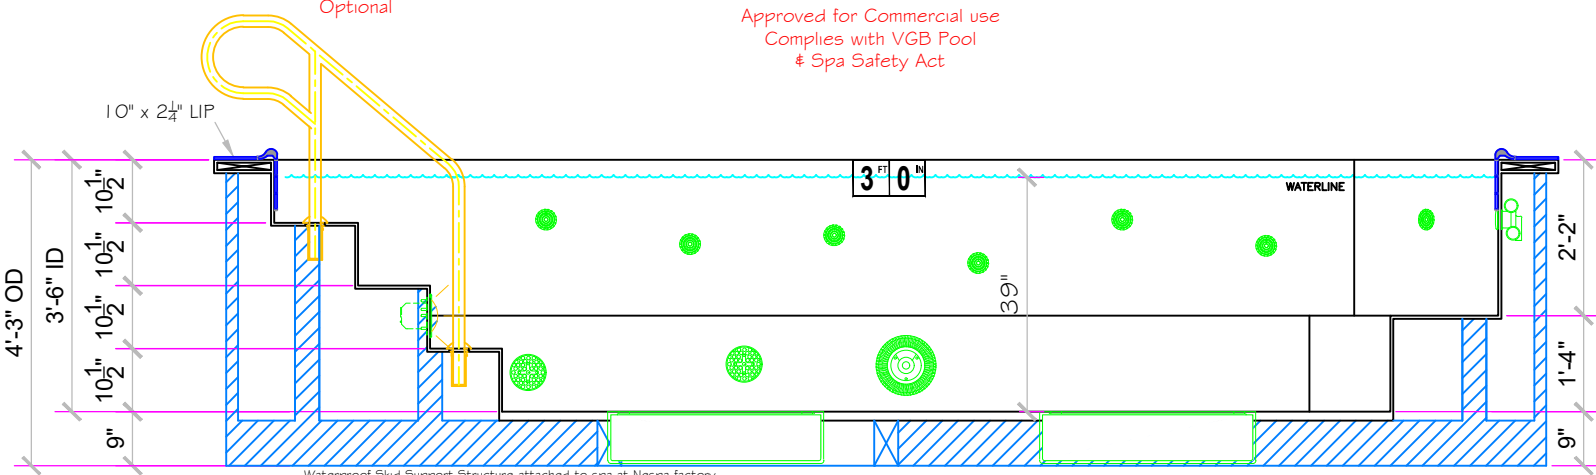

SPECIFICATIONS

SHELL WEIGHT:	3400 LBS.
WATER WEIGHT:	18309 LBS.
TOTAL SHELL & WATER WEIGHT:	21709.1 LBS.
WATER VOLUME:	293.6 Cu.Ft.
WATER GALLONS:	2196 GAL.
SURFACE AREA:	119.5 SQ. FT.
ICC ES LISTED #:	PMG-1161

NESPA ENTERPRISES, Inc.

ICC ES Listed
PMG-1161

17' Mirage

*Skimmer
Location
Optional

Approved for Commercial use
Complies with VGB Pool
& Spa Safety Act

Waterproof Skid Support Structure attached to spa at Nespa factory