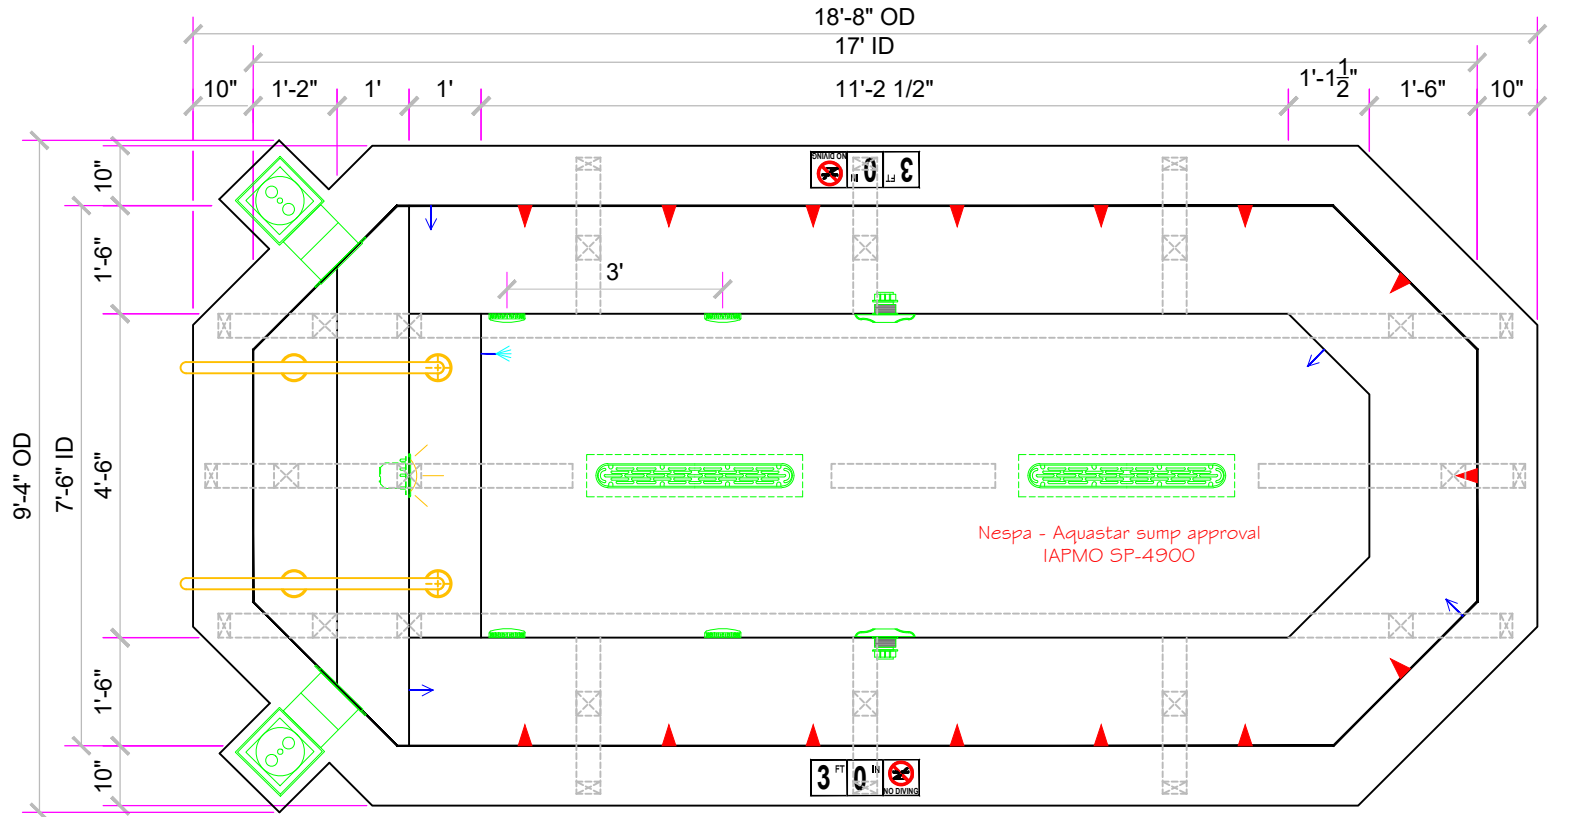

SPECIFICATIONS

SHELL WEIGHT:	3400 LBS.
WATER WEIGHT:	18309 LBS.
TOTAL SHELL & WATER WEIGHT:	21709.1 LBS.
WATER VOLUME:	293.6 Cu.Ft.
WATER GALLONS:	2196 GAL.
SURFACE AREA:	119.5 SQ. FT.
ICC ES LISTED #:	PMG-1161

NESPA ENTERPRISES, Inc.

ICC ES Listed
PMG-1161

17' Mirage

*Skimmer
Location
Optional

Approved for Commercial use
Complies with VGB Pool
& Spa Safety Act

Waterproof Skid Support Structure attached to spa at Nespa factory